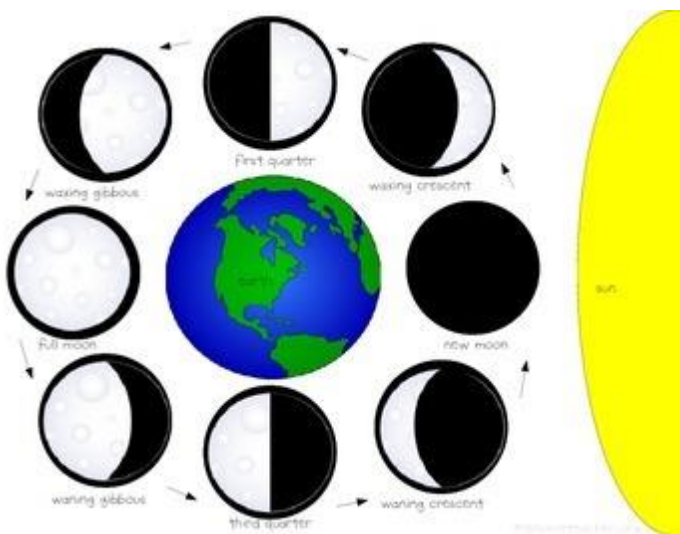

Oreo Moon Phases

Edible Science! You can show the different moon phases by using Oreo biscuits. The best bit? You can eat your moons when you have finished. Don't forget to post a picture of it on seesaw before you do!

The following link is really good at explaining moon phases.

<https://spaceplace.nasa.gov/oreo-moon/en/>

The image below shows you what the finished activity should look like.

A blank example